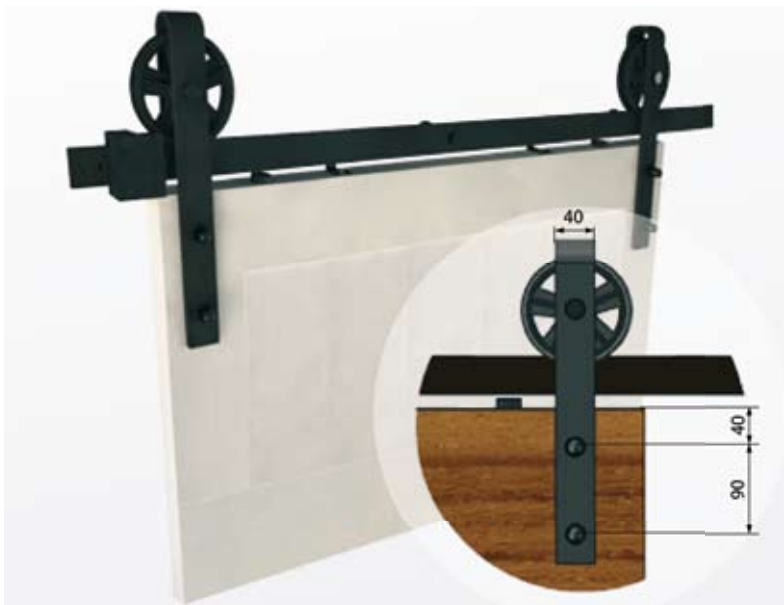

Technické informácie produktov

Product technical information / A termék műszaki adatai/ Parametry techniczne produktów:

Max. hmotnosť dverí / Max. weight of the door leaf / Az ajtólap max. súlya / Max. ciężar drzwi	100 kg
Max. šírka dverí / Max. width of door / Az ajtólap max. szélessége / Max. szerokość drzwi	950 mm
Hrúbka dverí / Door thickness / Ajtó vastagsága / Grubość drzwi	35-45 mm
Dĺžka vod. kolajnice / Length of the guide rail / A vezető sín hossza / Długość prowadnicy	2000 mm

DOPLNKOVÉ MONTÁŽNE SÚČIASTKY ASSEMBLY COMPONENTS SZERELÉSI ALKATRÉSZEK DODATK. CZĘŚCI MONTAŻOWE

Silent-stop sada 2ks samozatvárač
- Silent-stop set, 2 pcs of door closing dampers
- SILENT-STOP szett, 2 db ónzáró
- Silent-stop zestaw 2szt. samodomykaczy

Madlo k zapusteniu do dverí
- Handle to be embedded in the door
- Süllőszettelt ajtófogantyú
- Uchwyt wpuszczany do drzwi

Madlo k dverám
- Door handle
- Ajtófogantyú
- Uchwyt do drzwi

Dolné vodičko
- Bottom rail
- Alsó megvezető
- Dolny prowadnik

Klamra-úchyt
- Klamra - holder
- Fali korzól (Klamra fogó)
- Klamra-uchwyt